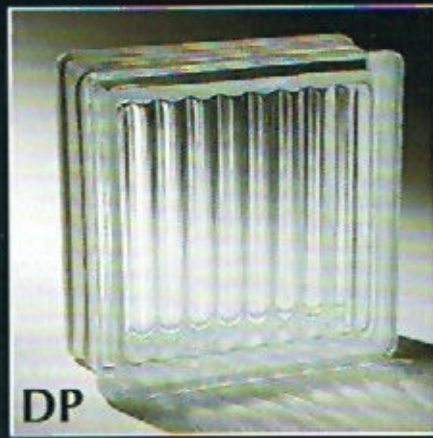

FIDENZA GLASS BLOCKS

Fidenza Glass Blocks possess a magnificent range of patterns, finishes and colours to create an unsurpassed architectural feature. The brilliant white glass, the soft pastel shades, the contemporary patterns and the satin finishes reflect the superiority of Fidenza Glass Blocks. Add to this the physical properties of 45db noise reduction, thermal insulation better than double glazing and high security performance and you have the most exciting glass blocks available.

Fidenza Glass Blocks

Our colour range

Specifications

Block sizes 190x190x80 190x90x80
240x240x80 240x115x80
300x300x80

Special finishes Satin, half satin. Check your Fidenza Catalogue or your nearest Fidenza stockist for available combinations of size colour and surface finishes