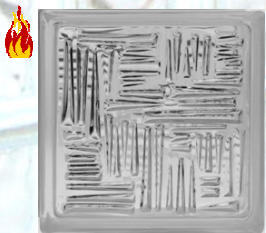

Digona

Stella

Cross Rib Broad

Wavy Green

Wavy (Wolke)

Blendarm

Clearview

Wavy Pink

Wavy Sandblasted
(one side)

Bubbles

Diamond

Wavy Blue

Toba

Sea Wave

Satina

Wavy Brown

Marin

Cross Rib Narrow

Kosmos

Wavy Grey

Coral

 1 flame = available with 60 Minute Fire Rating
 2 flames = available with 90 Minute Fire Rating

$\frac{1}{2}$ Available in Half size glass bricks

Call us now