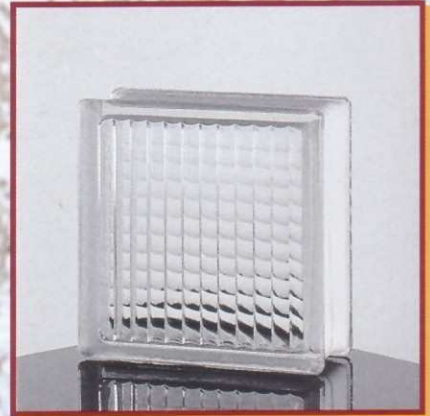

Fat Rib

Pacific

Optical

Narrow Rib

- Sizes**
- All blocks are 190mm x 190mm
 - Wave also available in:
240mm x 240mm x 80mm
240mm x 115mm x 80mm

Distributed by:

Dial 1300 GLASS BRICKS
(local call cost)

www.absolutebrilliance.com.au