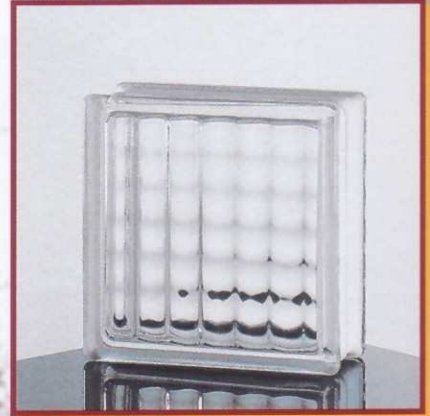

VITRABLOK™

GLASS BLOCKS

made in Bohemia

Arctic Wave

Zenith

Clearview

Haze

Wave

Fat Rib

Pacific

Optical

Narrow Rib

- Sizes**
- All blocks are 190mm x 190mm
 - Wave also available in:
240mm x 240mm x 80mm
240mm x 115mm x 80mm

Distributed by:

Dial 1300 GLASS BRICKS
(local call cost)

www.absolutebrilliance.com.au